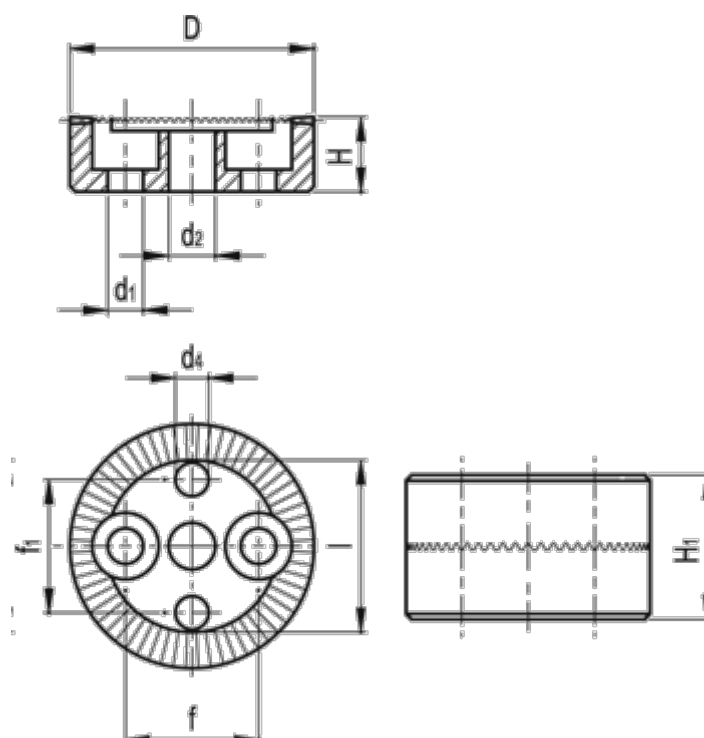

Article number: 206555310

Description: E+G Serrated locking plate
GN 187.4-22-48-B-NI

Measures

D	= 22	l	= 15.5
d	= M4	Number of teeth	= 48
d1	= 3.2	Weight (g)	= 15
d4 H11	= 3		
f	= 12		
f1	= 12		
H +/-0.9	= 6.5		
H1	= 13		